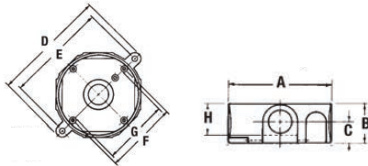

Cat. No.	Description	Hub Size (in.)	No. of Hubs	A (in.)	B (in.)	C (in.)	D (in.)	E (in.)	F (in.)	G (in.)	H (in.)	Cu. (in.)
Outlet Box Kits – 4-1/8 in. Dia. (Cast Aluminum)												
DS-47B*	Round outlet box, silver, aluminum, blank cover	1/2	5	4-1/8	2	7/8	5-9/16	4-15/16	3-1/2	3-1/8	1-1/4	17
S47CFB	Ceiling fan outlet box, silver, aluminum	1/2	5	4-1/8	2	7/8	5-9/16	4-15/16	3-1/2	3-1/8	1-1/4	17
DS-48B*	Round outlet box, silver, aluminum, blank cover	3/4	5	4-1/8	2	7/8	5-9/16	4-15/16	3-1/2	3-1/8	1-1/4	17
S-48-CFB	Cast aluminium outlet box kit	3/4	5	4-1/8	2	7/8	5-9/16	4-15/16	3-1/2	3-1/8	1-1/4	17

*Raintight with cover closed and when used with appropriate Red Dot® boxes
See page B27 for close-up plugs. Cover included