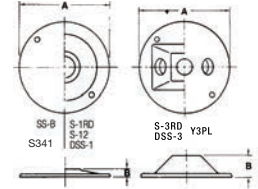

*Raintight with cover closed and when used with appropriate Red Dot® boxes

SE-47 / SE-48

S130E-CN

Cat. No.	Description	Hub Size (in.)	No. of Hubs	A (in.)	B (in.)	C (in.)	F (in.)	G (in.)	Cu. (in.)
Outlet Box Extension – 4-1/8 in. Dia. (Cast Aluminum)									
SE-48*	Round extension ring, grey, aluminum, gaskets and screws	3/4	4	4-1/8	1-5/8	13/16	3-1/2	3-1/16	18.3
S130E-CN	Round extension adapter, silver, aluminum, with ground screws	1/2	4	4-1/8	1-5/8	13/16	3-1/2	3-1/16	18.3

*Raintight with cover closed and when used with appropriate Red Dot® boxes
See page B27 for close-up plugs. Cover included

Red•Dot® metallic round boxes and covers

S341E-R

SS-B

S-12 / S211BRE

S213E-R

Cat. No.	Description	Hub Size (in.)	No. of Hubs	A (in.)	B (in.)
Outlet Covers – 4-1/8 in. Dia. (Cast Aluminum)					
S341E-R	Round blank weatherproof box cover, color silver	-	-	4-1/8	3/64
SS-B	Round blank weatherproof cover, silver, aluminum, with gasket and screws	-	-	4-1/8	3/64
S211E	Round standard lamp holder cover, silver, aluminum,	1/2	1	4-1/8	3/8
S211BRE	Round standard lamp holder cover, bronze, aluminium	1/2	1	4-1/8	3/8
S211WHE	Round standard lamp holder cover, white, aluminium	1/2	1	4-1/8	3/8
S-12*	Round standard lamp holder cover, silver, aluminum	3/4	1	4-1/8	3/8
S213E-R	Round standard lamp holder cover, Silver, aluminum, with gasket, screws and plugs	1/2	3	4-1/8	1-1/16
S213BRE	Round standard lamp holder cover, Bronze, aluminum, with gasket, screws and plugs	1/2	3	4-1/8	1-1/16
S213WHE	Round standard lamp holder cover, white, aluminum, with gasket, screws and plugs	1/2	3	4-1/8	1-1/16