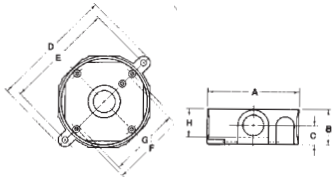

Red•Dot® metallic round boxes and covers

S110CN / S-48 / DS47BR

S-47

Cat. No.	Description	Hub Size (in.)	No. of Hubs	A (in.)	B (in.)	C (in.)	D (in.)	E (in.)	F (in.)	G (in.)	H (in.)	Cu. (in.)
Outlet Boxes – 4-1/8 in. Dia. (Cast Aluminum)												
S110CN*	Round outlet box, 17 Cu. in., silver, aluminum, with ground screws	1/2	5	4-1/8	1-5/8	3/4	5-9/16	4-15/16	3-1/2	3-1/8	1-1/4	16.3
S110BRCN*	Single gang universal standard outlet box, 17.3 Cu. in., bronze, aluminum, with ground screws	1/2	5	4-1/8	1-5/8	3/4	5-9/16	4-15/16	3-1/2	3-1/8	1-1/4	16.3
S110WHCN*	Single gang universal standard outlet box, 17.3 Cu. in., white, aluminum, with ground screws	1/2	5	4-1/8	1-5/8	3/4	5-9/16	4-15/16	3-1/2	3-1/8	1-1/4	16.3
DS-47-BR*	Round outlet box, 17 Cu. in., bronze, aluminum	1/2	5	4-1/8	1-5/8	3/4	5-9/16	4-15/16	3-1/2	3-1/8	1-1/4	16.3
DS-47-WH*	Round outlet box, 17 Cu. in., white, aluminum	1/2	5	4-1/8	1-5/8	3/4	5-9/16	4-15/16	3-1/2	3-1/8	1-1/4	16.3
S-48*	Round outlet box, 16 Cu. in., silver, aluminum	3/4	5	4-1/8	1-5/8	7/8	5-9/16	4-15/16	3-1/2	3-1/8	1-1/4	15.8
S-47	Round outlet box, 17 Cu. in., silver, aluminum	1/2	5	4-1/8	1-5/8	3/4	5-9/16	4-15/16	3-1/2	3-1/8	1-1/4	16.3

*Raintight with cover closed and when used with appropriate Red Dot® boxes

SE-47 / SE-48

S130E-CN

Cat. No.	Description	Hub Size (in.)	No. of Hubs	A (in.)	B (in.)	C (in.)	F (in.)	G (in.)	Cu. (in.)
Outlet Box Extension – 4-1/8 in. Dia. (Cast Aluminum)									
SE-48*	Round extension ring, grey, aluminum, gaskets and screws	3/4	4	4-1/8	1-5/8	13/16	3-1/2	3-1/16	18.3
S130E-CN	Round extension adapter, silver, aluminum, with ground screws	1/2	4	4-1/8	1-5/8	13/16	3-1/2	3-1/16	18.3