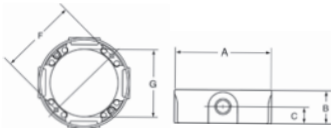

Red•Dot® metallic round boxes and covers

S110CN / S-48 / DS47BR

S-47

Cat. No.	Description	Hub Size (in.)	No. of Hubs	A (in.)	B (in.)	C (in.)	D (in.)	E (in.)	F (in.)	G (in.)	H (in.)	Cu. (in.)
Outlet Boxes – 4-1/8 in. Dia. (Cast Aluminum)												
S110CN*	Round outlet box, 17 Cu. in., silver, aluminum, with ground screws	1/2	5	4-1/8	1-5/8	3/4	5-9/16	4-15/16	3-1/2	3-1/8	1-1/4	16.3
S110BRCN*	Single gang universal standard outlet box, 17.3 Cu. in., bronze, aluminum, with ground screws	1/2	5	4-1/8	1-5/8	3/4	5-9/16	4-15/16	3-1/2	3-1/8	1-1/4	16.3
S110WHCN*	Single gang universal standard outlet box, 17.3 Cu. in., white, aluminum, with ground screws	1/2	5	4-1/8	1-5/8	3/4	5-9/16	4-15/16	3-1/2	3-1/8	1-1/4	16.3
DS-47-BR*	Round outlet box, 17 Cu. in., bronze, aluminum	1/2	5	4-1/8	1-5/8	3/4	5-9/16	4-15/16	3-1/2	3-1/8	1-1/4	16.3
DS-47-WH*	Round outlet box, 17 Cu. in., white, aluminum	1/2	5	4-1/8	1-5/8	3/4	5-9/16	4-15/16	3-1/2	3-1/8	1-1/4	16.3
S-48*	Round outlet box, 16 Cu. in., silver, aluminum	3/4	5	4-1/8	1-5/8	7/8	5-9/16	4-15/16	3-1/2	3-1/8	1-1/4	15.8
S-47	Round outlet box, 17 Cu. in., silver, aluminum	1/2	5	4-1/8	1-5/8	3/4	5-9/16	4-15/16	3-1/2	3-1/8	1-1/4	16.3

*Raintight with cover closed and when used with appropriate Red Dot® boxes

SE-47 / SE-48

S130E-CN

Cat. No.	Description	Hub Size (in.)	No. of Hubs	A (in.)	B (in.)	C (in.)	F (in.)	G (in.)	Cu. (in.)
Outlet Box Extension – 4-1/8 in. Dia. (Cast Aluminum)									
SE-48*	Round extension ring, grey, aluminum, gaskets and screws	3/4	4	4-1/8	1-5/8	13/16	3-1/2	3-1/16	18.3
S130E-CN	Round extension adapter, silver, aluminum, with ground screws	1/2	4	4-1/8	1-5/8	13/16	3-1/2	3-1/16	18.3