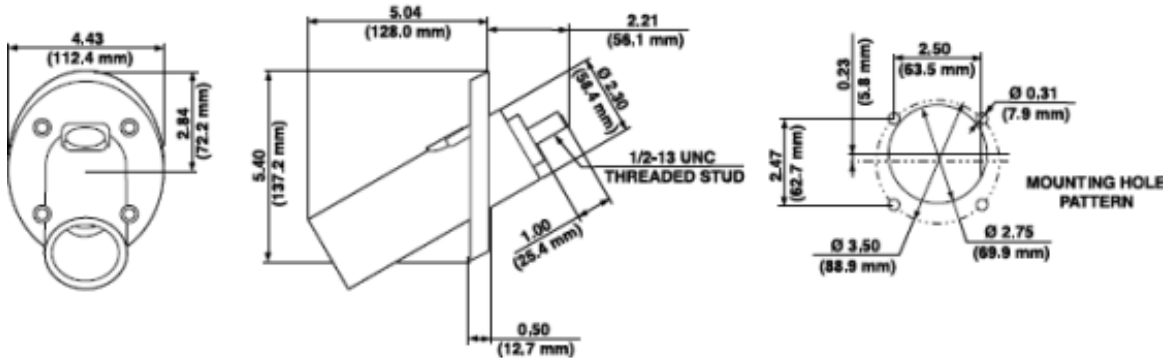

### Mechanical Specifications

**Gender:** Male

**Connection Type:** Threaded Stud

**Cable Range:** 250-750MCM AWG

### Product Features

**Cable Range:** 250-750MCM AWG

**Color:** Red

## Male Panel Receptacle Threaded Stud – 30°