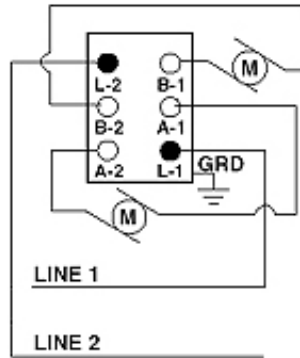

Feature: Momentary Contact CTR OFF

Device Type: Toggle Switch

Electrical Specifications

Grounding: Self-Grounding

Voltage: 120/277 VAC

Amperage: 30 A

Mechanical Specifications

Termination: Back or Side Wire

Dimensional Diagram

Wiring Diagram

Double-Pole, Double Throw (DPDT) Center OFF

SPECIFICATION SUBMITTAL

JOB NAME:	CATALOG NUMBERS:	
<input type="text"/>	<input type="text"/>	<input type="text"/>
JOB NUMBER:	<input type="text"/>	<input type="text"/>