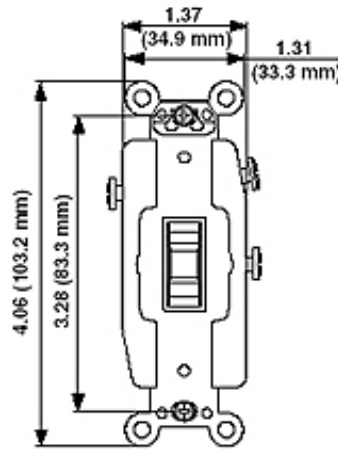

Feature: Momentary Contact CTR OFF

Device Type: Toggle Switch

Electrical Specifications

Grounding: Self-Grounding

Voltage: 120/277 VAC

Amperage: 30 A

Mechanical Specifications

Termination: Back or Side Wire

Dimensional Diagram

Wiring Diagram

Double-Pole, Double Throw (DPDT) Center OFF

SPECIFICATION SUBMITTAL

JOB NAME:	CATALOG NUMBERS:	
<input type="text"/>	<input type="text"/>	<input type="text"/>
JOB NUMBER:	<input type="text"/>	<input type="text"/>