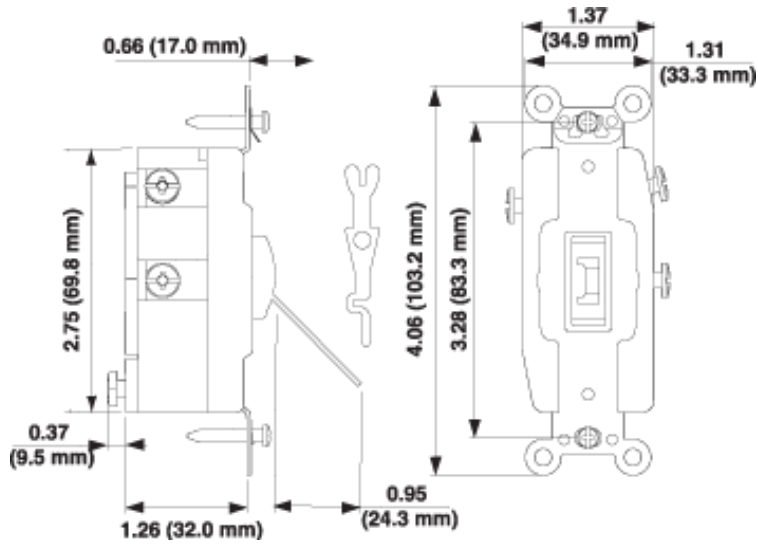

#### Electrical Specifications

**Grounding:** Self-Grounding

**Voltage:** 120/277 VAC

**Amperage:** 20 A

#### Mechanical Specifications

**Termination:** Back or Side Wire

**Wiring Diagram**  
**Single-Pole, Double Throw**  
**(SPDT) Center OFF**

**SPECIFICATION SUBMITTAL**

JOB NAME: <input type="text"/>	CATALOG NUMBERS: <input type="text"/>	<input type="text"/>
JOB NUMBER: <input type="text"/>	<input type="text"/>	<input type="text"/>