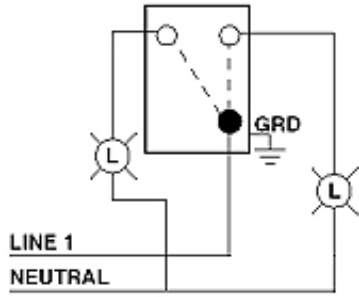

**Feature:** Momentary Contact CTR OFF

**Function:** Single-Pole

**Device Type:** Toggle Switch

#### Electrical Specifications

**Grounding:** Self-Grounding

**Voltage:** 120/277 VAC

**Amperage:** 20 A

#### Mechanical Specifications

**Termination:** Back or Side Wire

**Wiring Diagram**  
**Single-Pole, Double Throw**  
**(SPDT) Center OFF**

**SPECIFICATION SUBMITTAL**

JOB NAME: <input type="text"/>	CATALOG NUMBERS: <input type="text"/>	<input type="text"/>
JOB NUMBER: <input type="text"/>	<input type="text"/>	<input type="text"/>