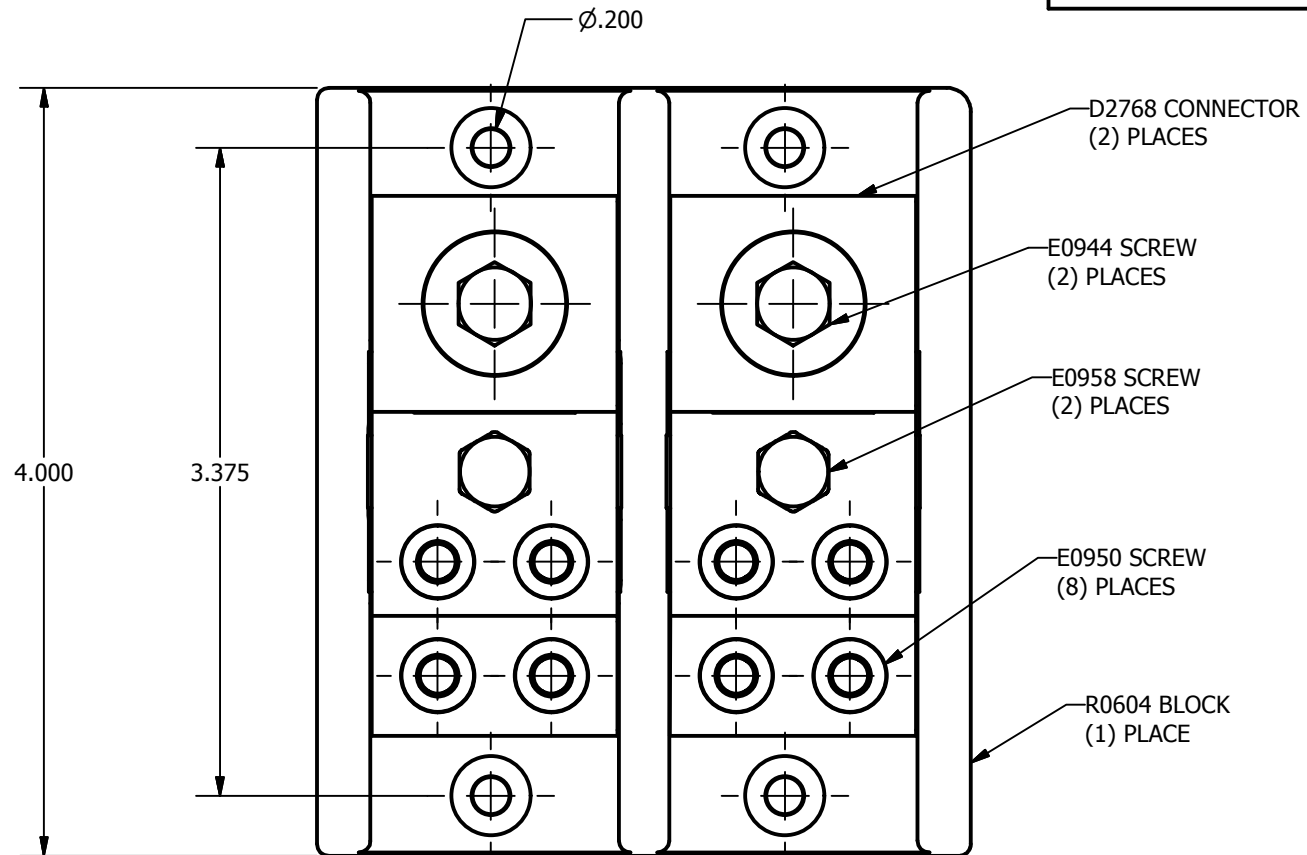

SCREW: E0944, E0958, E0950
 CAT. NO.: PDB-14-500-2
 INFORMATION SHEET: NONE

MATERIAL: NONE
 PLATING: NONE
 MARKING: NONE

REV: H
 DRAWN BY: CLH
 DATE: 12/12/2007
 SCALE:
 SIZE: B

ILSCO
connections matter
 800-776-9775 www.ilSCO.com

DWG NO: **M2581**
 SHEET: 1 OF 1

SCALE 1 : 1