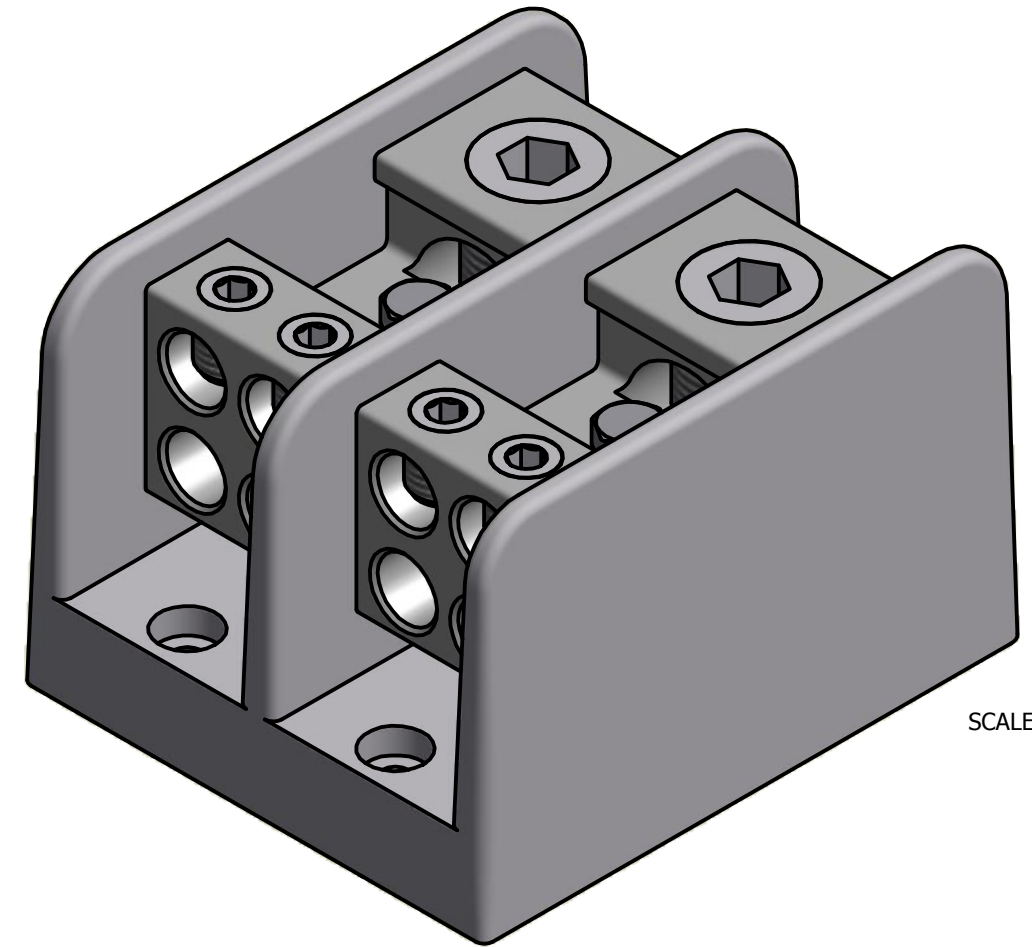

SCREW: E0944, E0958, E0950
 CAT. NO.: PDB-14-500-2
 INFORMATION SHEET: NONE

MATERIAL: NONE
 PLATING: NONE
 MARKING: NONE

REV: H
 DRAWN BY: CLH
 DATE: 12/12/2007
 SCALE:
 SIZE: B

ILSCO
connections matter
 800-776-9775 www.ilSCO.com

DWG NO: **M2581**
 SHEET: 1 OF 1

SCALE 1 : 1