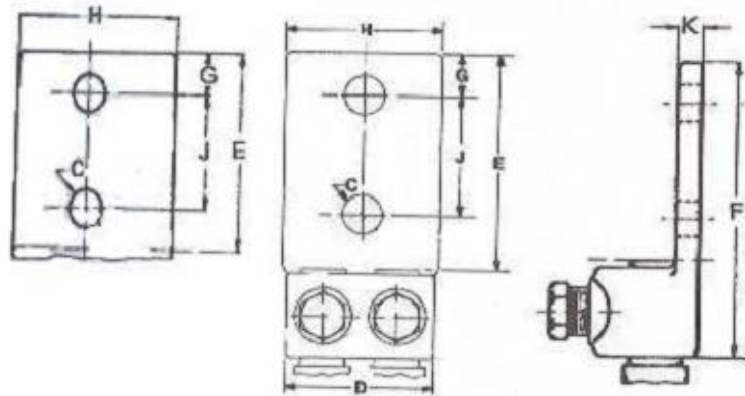

SCREW: NONE	MATERIAL: BRONZE	REV: B	 800-776-9775 www.ilsco.com		
CAT. NO.: SEE CHART	PLATING: NONE	DRAWN BY: CLH			SCALE: NONE
INFORMATION SHEET: NONE	MARKING: NONE	DATE: 2/26/2009			SIZE: A
				DWG. NO. <b>K0342-K0345</b> SHEET: 1 OF 1	

PART #	CAT #	WIRE RANGE MIN	WIRE RANGE MAX	BOLT SIZE	C	D	E	F	G	H	J	K
K0342A00A	H3L-21-2N	2/0 STR	4/0 STR	1/2	9/16	2 5/8	3	4 3/16	5/8	1 7/8	1 3/4	5/16
K0343A00A	H3L-30-2N	4/0 STR	300MCM	1/2	9/16	3 1/16	3	4 3/8	5/8	2 3/8	1 3/4	5/16
K0344A00A	H3L-35-2N	250MCM	350MCM	1/2	9/16	3 3/16	3	4 7/16	5/8	2 3/8	1 3/4	5/16
K0345A00A	H3L-50-2N	300MCM	500MCM	1/2	9/16	3 5/8	3	4 1/2	5/8	2 1/2	1 3/4	3/8