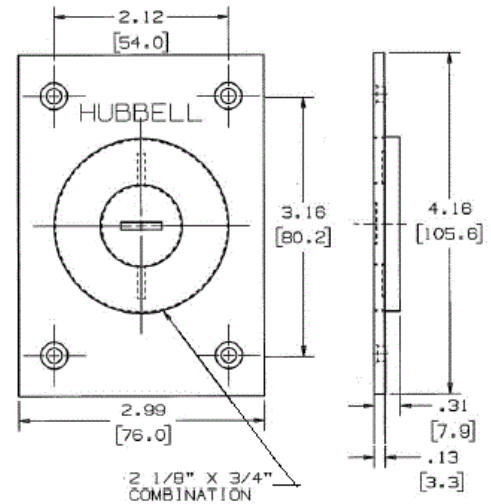

**Floor Boxes
Accessories
Covers**

Ordering Information

| Description | Material | UPC | Catalog Number |
|------------------------|----------|--------------|----------------|
| One cover required per | Aluminum | 783585129600 | SA2425 |

Specifications

| | |
|---------------|---------------|
| Cover Style | Rectangular |
| Cover Finish | Aluminum |
| Cover Opening | 2 1/8" x 3/4" |
| Dimensions | 4.15" x 2.99" |

Online Resources

- Customer Use Drawing
- eCatalog
- Installation Instructions

Dimensions in Inches (mm)

Hubbell Wiring Device-Kellems • Hubbell Incorporated (Delaware) • 40 Waterview Drive • Shelton, CT 06484

Phone (800) 288-6000 • Fax (800) 255-1031 • Specifications subject to change without notice.