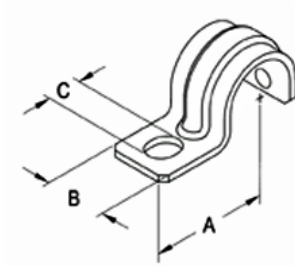

One Hole Straps - Steel

Images

[Download Photo Image](#)

[Download Dimensional Image](#)

Dimension A in Inches: 1.88

Dimension B in Inches: 0.88

Dimension C in Inches: 0.38

Application

Used to support EMT to mounting surface.

Product Information

Material: Steel

Finish: Zinc electro-plate

Certifications & Codes:

CSA File Number:

LR39354

UNSPSC:

31162906

Catalog ID: 923-S

UPC Number: 781747009234

Description: Strap, EMT, One Hole, Steel, Size 1 1/4 Inch

Application: Used to support EMT to mounting surface.

Trade Size: 1-1/4"

Country of Manufacture: USA